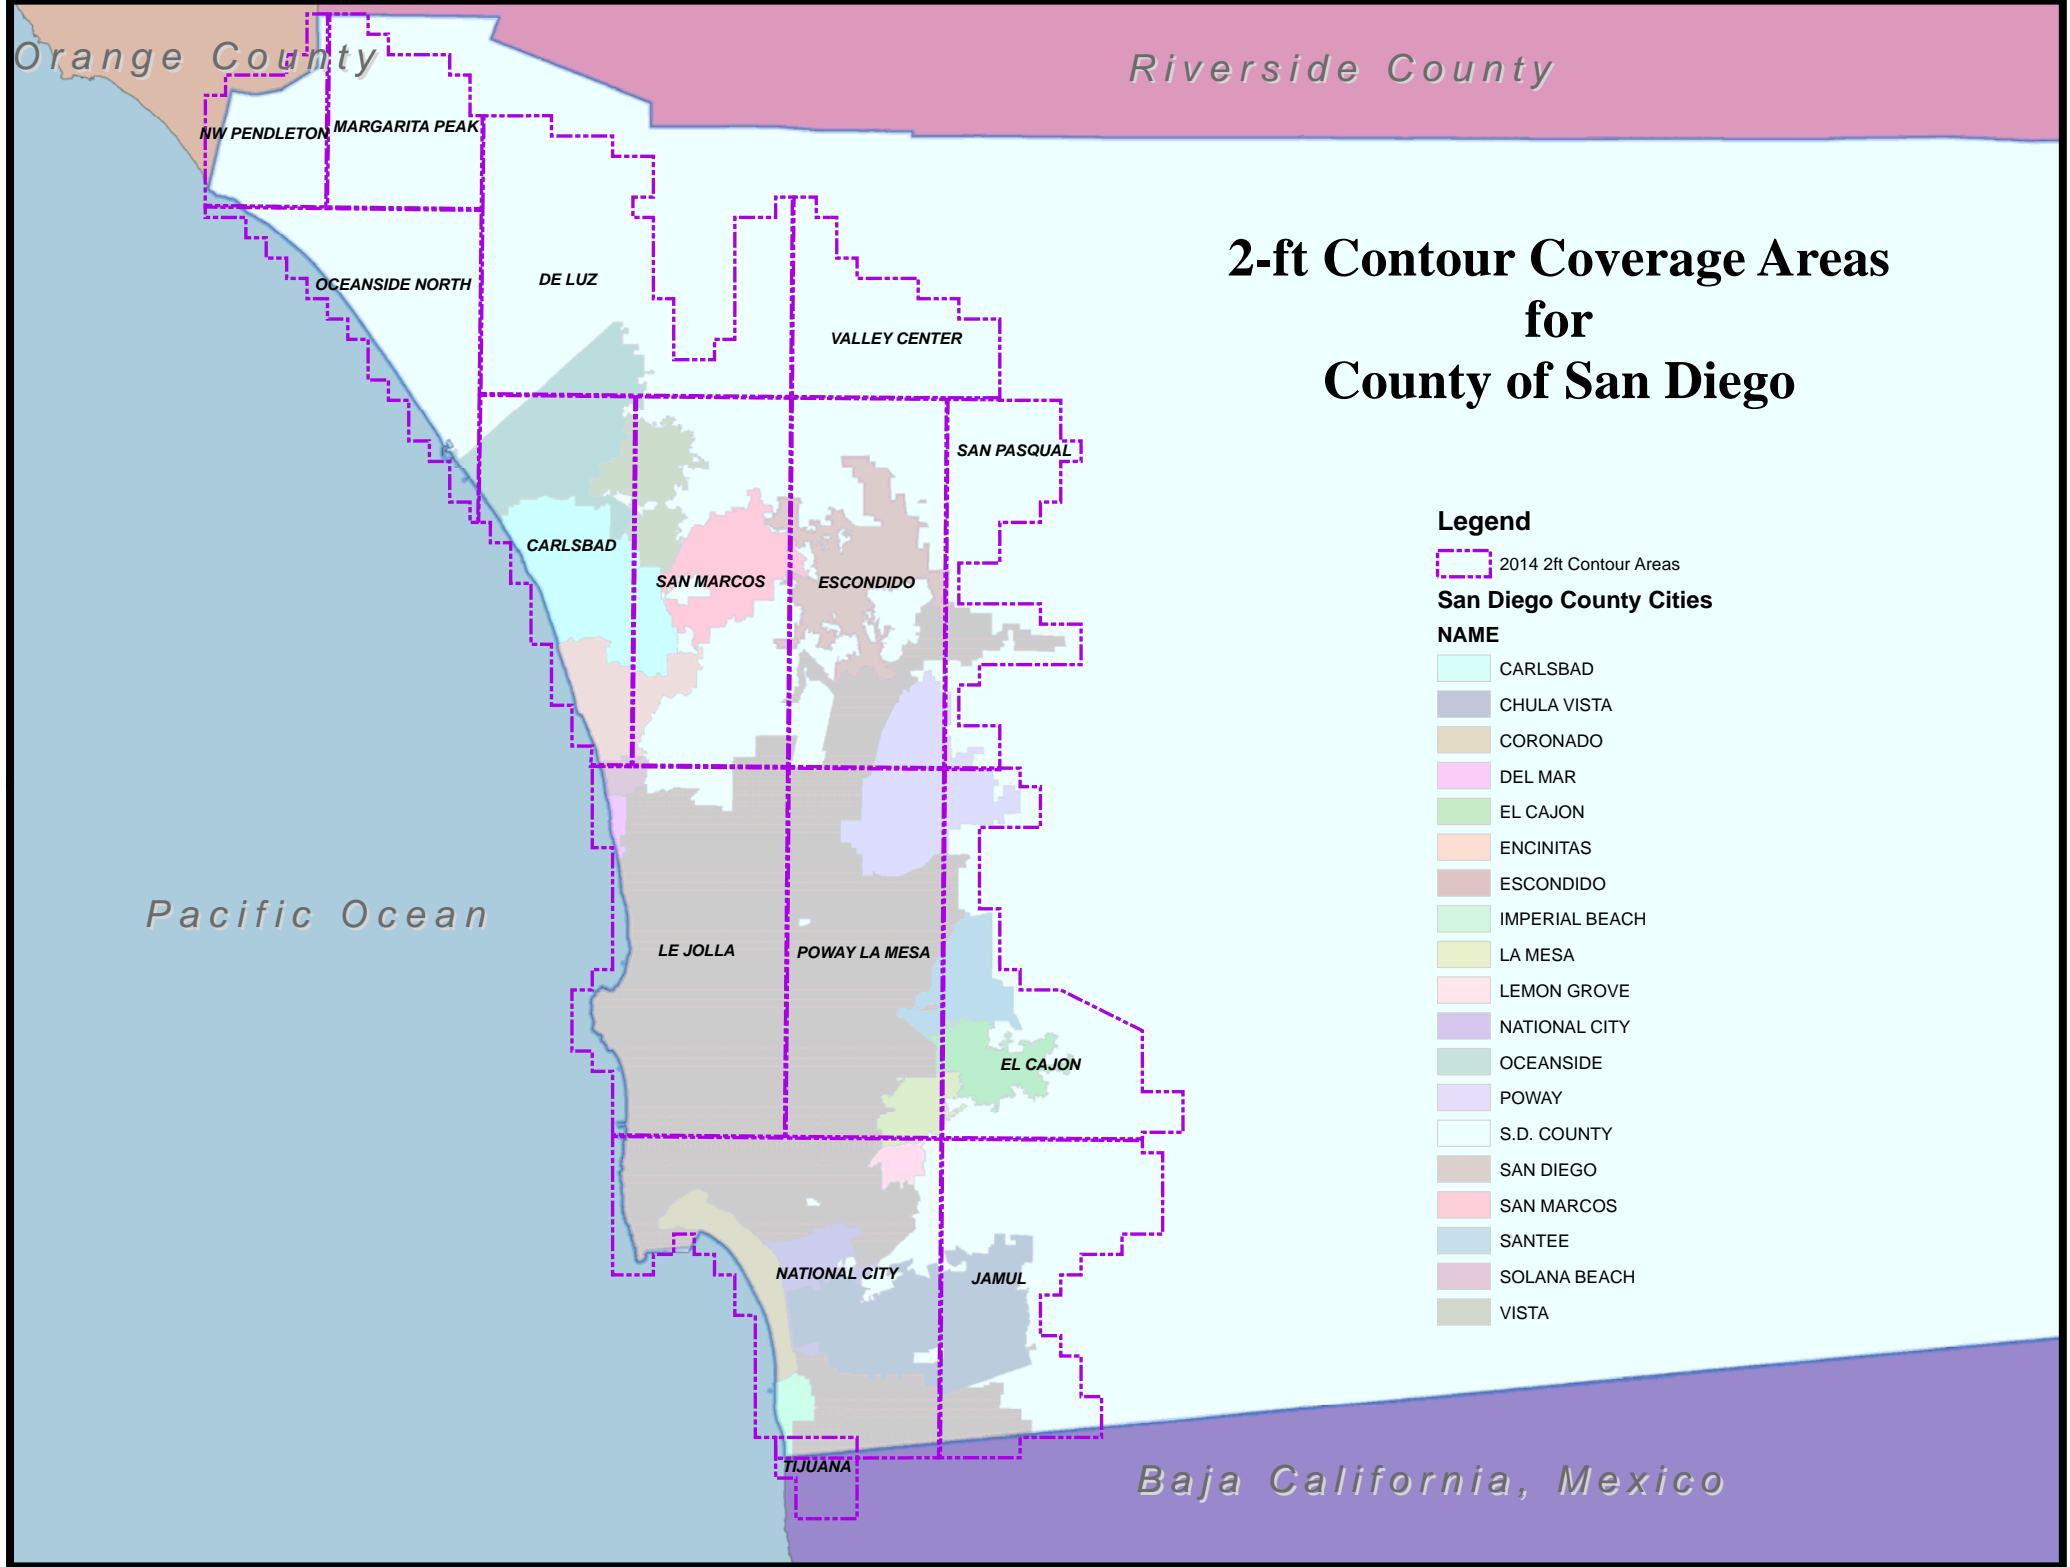

Orange County

Riverside County

# 2-ft Contour Coverage Areas for County of San Diego

#### NAME

- CARLSBAD
- CHULA VISTA
- CORONADO
- DEL MAR
- EL CAJON
- ENCINITAS
- ESCONDIDO
- IMPERIAL BEACH
- LA MESA
- LEMON GROVE
- NATIONAL CITY
- OCEANSIDE
- POWAY
- S.D. COUNTY
- SAN DIEGO
- SAN MARCOS
- SANTEE
- SOLANA BEACH
- VISTA

Pacific Ocean

Baja California, Mexico